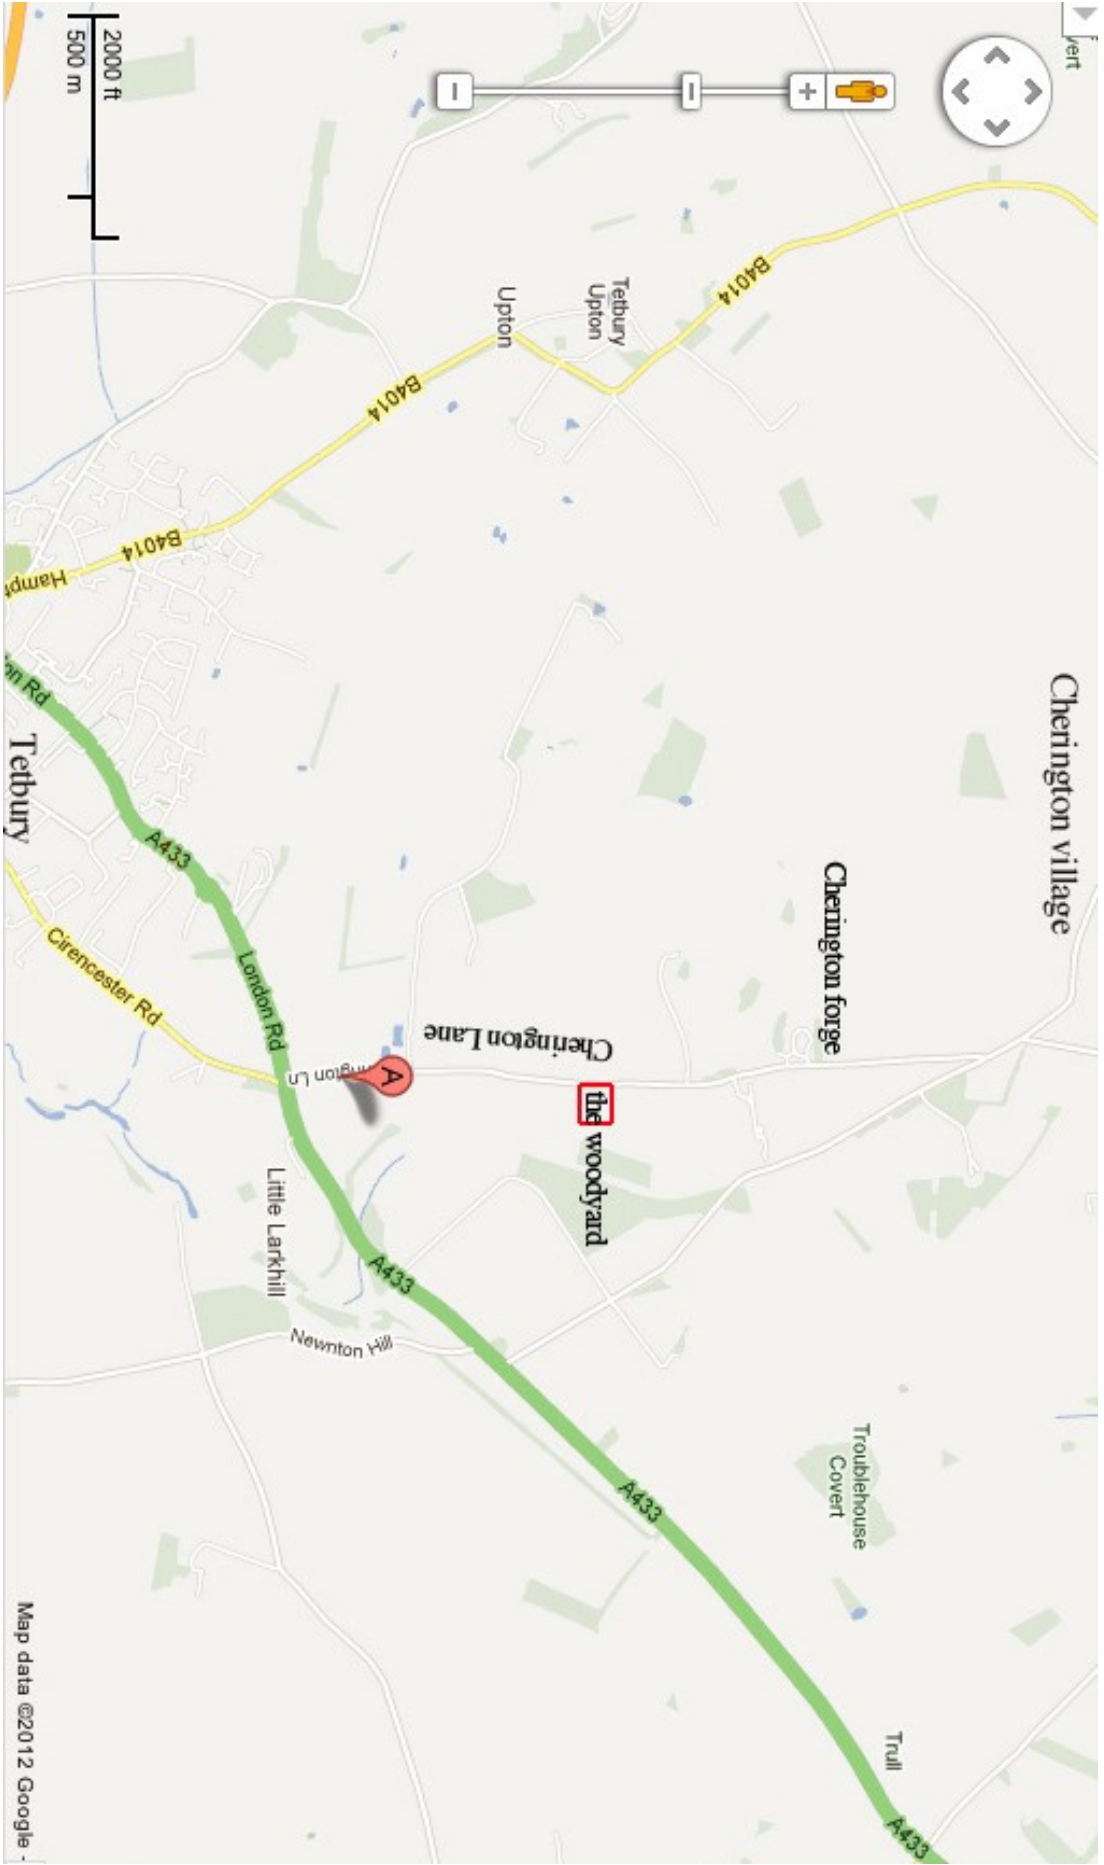

Wholewoods Course Directions & Other Info

Directions

The new venue is our woodyard on Duchy Home Farm.

Address; Colly Farm yard, Cherington Lane, Tetbury. Grid ref: ST902952.

Co ordinates of woodyard- N 51.65532 W 2.14312 degrees

Contact telephone no's for Wholewoods 07952 759 466 (Mobile reception here is not too good!)

By car from the A433 turn up Cherington Lane towards Cherington. Our woodyard is 0.5 miles up Cherington Lane. It is the first gate on the right. If you get as far as Cherington Forge or into Cherington itself you have gone too far. If you pull into a drive with a house on it you are at the wrong place. If you are coming from Cirencester Cherington lane is the second turn off the A433 signed to Cherington.

If coming by train, take a taxi from the Stroud train station which is 9 miles away.

Cherington village

Cherington forge

the woodyard

Troublehouse Covert

Trull

Cherington Lane

Little Larkhill